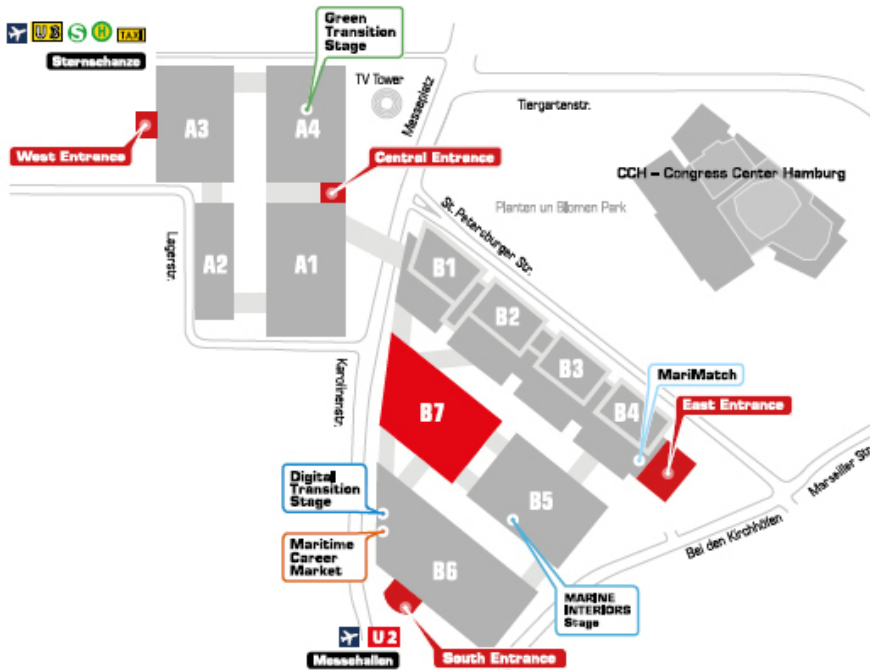

Besuchen Sie uns!
Come and visit us!

Halle B7 | Stand B7.334
Halle B7 | Stand B7.FG.10

Hall B7 | Stand B7.334
Hall B7 | Stand B7.FG.10